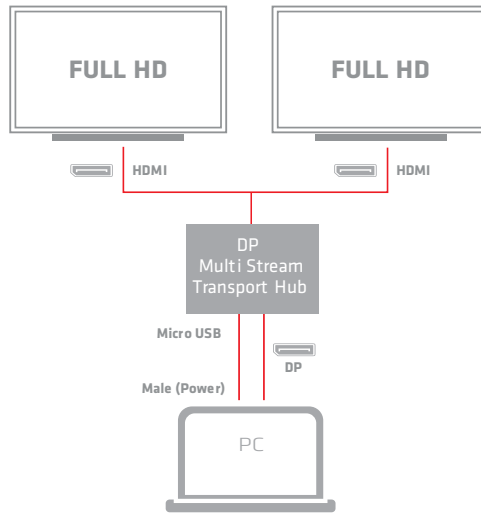

Multi Stream Transport (MST) Hub HDMI™ Dual Monitor USB Powered

Product Name
Multi Stream Transport (MST)
Hub HDMI™ Dual Monitor
USB Powered

Product Series
Video Splitters

Itemcode
CSV-6200H

EAN code
8719214470913

UPC code
841615101108

Description:

The Club3D SenseVision MST Hubs utilize Multi Stream Transport, a unique DisplayPort™ 1.2 feature that creates the ability to transport multiple independent uncompressed display (and audio) streams over a single cable, supporting protected content and high performance applications such as 3D gaming. This enables the use of multiple monitors connected by MST hub configuration. The Club3D MST Hubs is able to distribute those video streams to the connected HDMI™ screens.

Note: When using a DisplayPort™ 1.1 video card the MST hub will act as a splitter, automatically mirroring your video source across all displays.

Features:

- Compliant with: DisplayPort™ v1.2a, DisplayPort™ v1.1a, VESA DDM Standard, HDCP V2.0, DisplayId, and EDID V1.4
- Supports main link rates of 5.4Gbps (HBR2), 2.7Gbps (HBR) and 1.62Gbps (RBR) from source
- Supports HDMI™ 1.4 specifications for the 2 outputs.
- Input pixel data depth 6/8/10/12 bits and supports output pixel format RGB444
- Supports Advanced Wide Eye™ SerDes technology enables high Jitter performance
- Supports AMD Eyefinity™
- Compatible with Microsoft Surface Pro and Intel NUC platforms
- Works with AMD, Nvidia and Intel Graphics solutions

Input:

- 1x DisplayPort™ 1.2 Male
- 1x Micro USB Female for Power

Output:

- 2x HDMI™ Female

Other info:

- Hub size: 244 x 49 x 11 mm
- Hub Weight: 54 gr.
- Cable Length USB: 1000 mm
- Cable Weight USB: 22 gr.
- Cable Length DP: 200 mm
- Packaging size:
24 x 16 x 1.3cm / 9.45 x 6.3 x 0.51"
- Poly Bag Weight: 9 gr