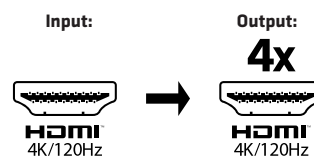

1 to 4 HDMI™ Splitter 4K120Hz

Product Name:

1 to 4 HDMI™ Splitter 4K120Hz

Product Series: Video Splitter

Product Code: CSV-1385

EAN code: 8719214473198

UPC code: 841615103447

Description:

The Club 3D CSV-1385 is a high-performance and small-sized 1 to 4 HDMI™ Splitter 4K120Hz with hot plug and iron casing. It distributes the input of the HDMI™ signal into four identical outputs at the same time. It provides high performance audio and video output through HDMI™ cables up to 4K@120Hz resolution. This Splitter only splits the input signal to 4 output ports based on the input signals specifications. This is a high-performance and small-sized HDMI™ splitter in a metal housing with an external Power Supply of 100-240VAC / 5V-2A DC. It's an ideal assistant both at home and at work.

Features:

- Supported resolutions up to: 3840 x 2160p at 120Hz
- Supports Full 3D
- Supports HDCP 1.4 and 2.2 pass through
- Supports compressed audio
- Easy to use, no software installation needed
- Video Amplifier Bandwidth, 6Gbps / 600Mhz

Supported resolutions:

- 4K120Hz

OS Support:

- Windows 10 or upwards, macOS 14.2.1

In the box:

- 1x Power Adapter (5V/2A)(Please Specify Plug type when ordering)
- 1x CSV-1385 HDMI™ 4K@120Hz UHD Splitter 4 Ports

Available Interfaces

Input:

- 1 x HDMI™ Female

Output:

- 4 x HDMI™ Female

Other info:

- Box size: 14.5 x 13.5 x 5.5 cm / 5.7x 5.31 x 2.17"
- Device size: 12.2 x 5 x 2 cm / 4.8 x 1.97 x 0.79"
- Box Weight: 62 gr. / 2.19 oz
- Device Weight: 154 gr. / 0.53 oz
- Power Supply Weight: 51-112 gr. / 1.8-3.95 oz (Depending on PowerPlug)
- Total Weight: 263-324 gr. / 9.27 - 44.43 oz (Depending on PowerPlug)
- Meets ROHS, FCC, and CE EMI requirements

Warning Safe Usage - Product Only to be used at altitude 2000 meters/6562 feet and below.

Note: