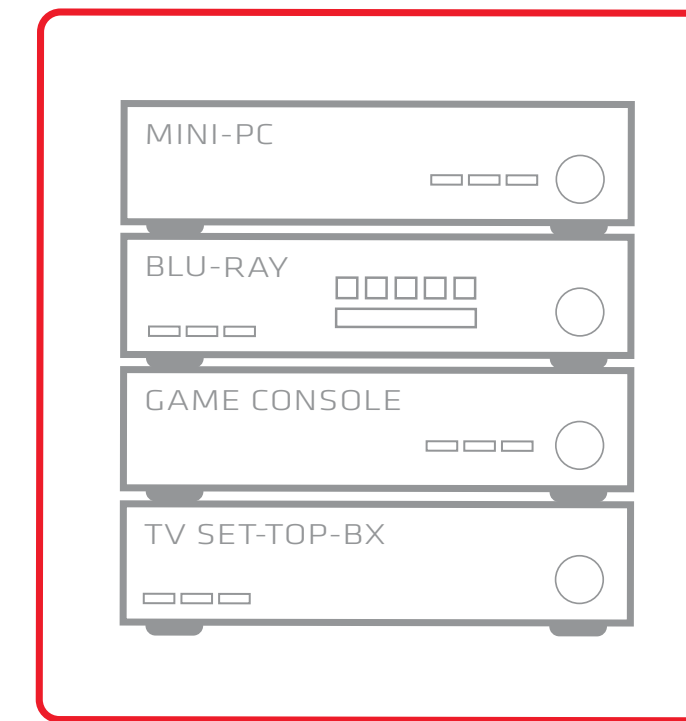

club^{3D}

Club 3D HDMI™ 4K 60Hz UHD SwitchBox 4 Ports

4K 60Hz

HDMI

OR ANY OTHER HDMI DEVICES

w@connect

CSV - 1370

Club 3D HDMI™ 4K 60Hz UHD SwitchBox 4 Ports

SwitchBox
comes with an
IR Remote
control

Supports both
mechanical
and intelligent
switching

Club 3D HDMI™ 4K 60Hz UHD SwitchBox 4 Ports

- Supports both mechanical and intelligent switching
- Supported resolutions up to: 4096 x 2160p at 60Hz
- Supports Full 3D
- HDCP pass through
- Supports compressed audio such as DTS® Digital, Dolby® Digital
- EDID bypass
- Supports CEC function

4K 60Hz

3D

w e c o n n e c t

4K UHD Switchbox 4 ports

... AND RECENT SPATE OF TERROR ATTACKS | RELIABLE SOURCES

LIVE
CNN
T | 8:00 AM F

club
IR
Input
1 2 3 4
Power
Select

MINI PC
BLU RAY
GAME CONSOLE
TV SET-TOP-BOX

w e c o n n e c t

This unique Switch makes it possible to choose between four different devices

Step 1

w@connect

With your remote it's easy to switch devices

Step 2

senseVISION
CONNECT AND DO MORE

With your remote it's easy to switch to your
Game Console