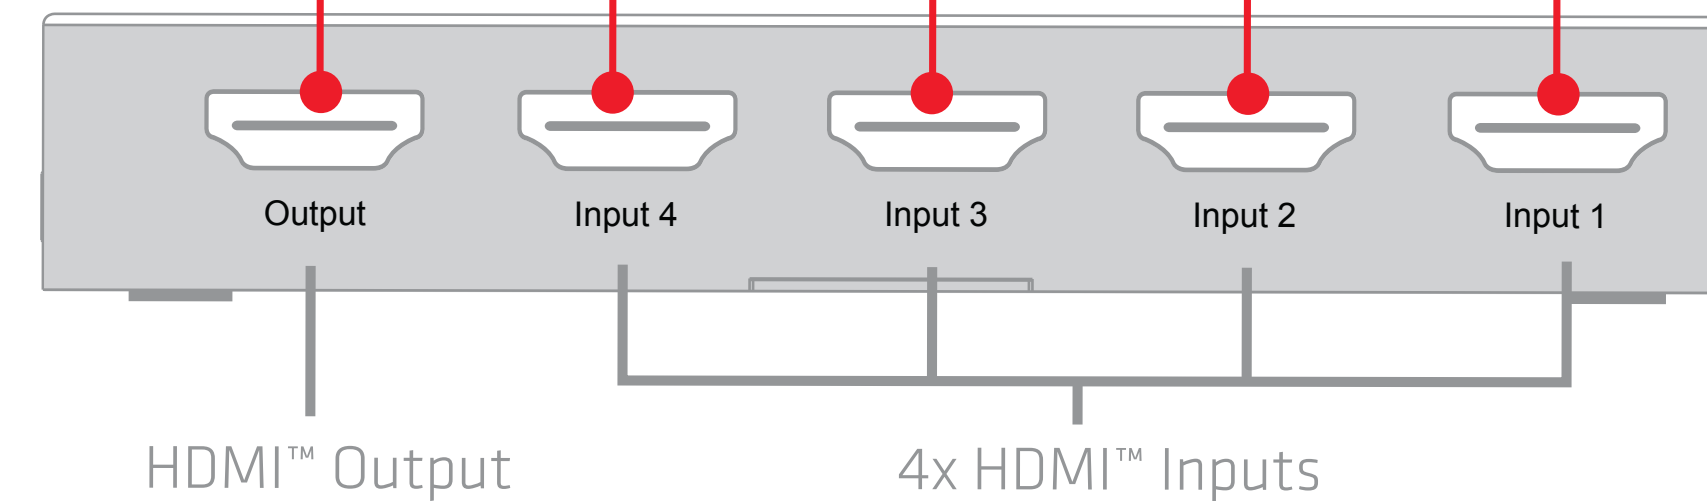

w@connect

CSV - 1370