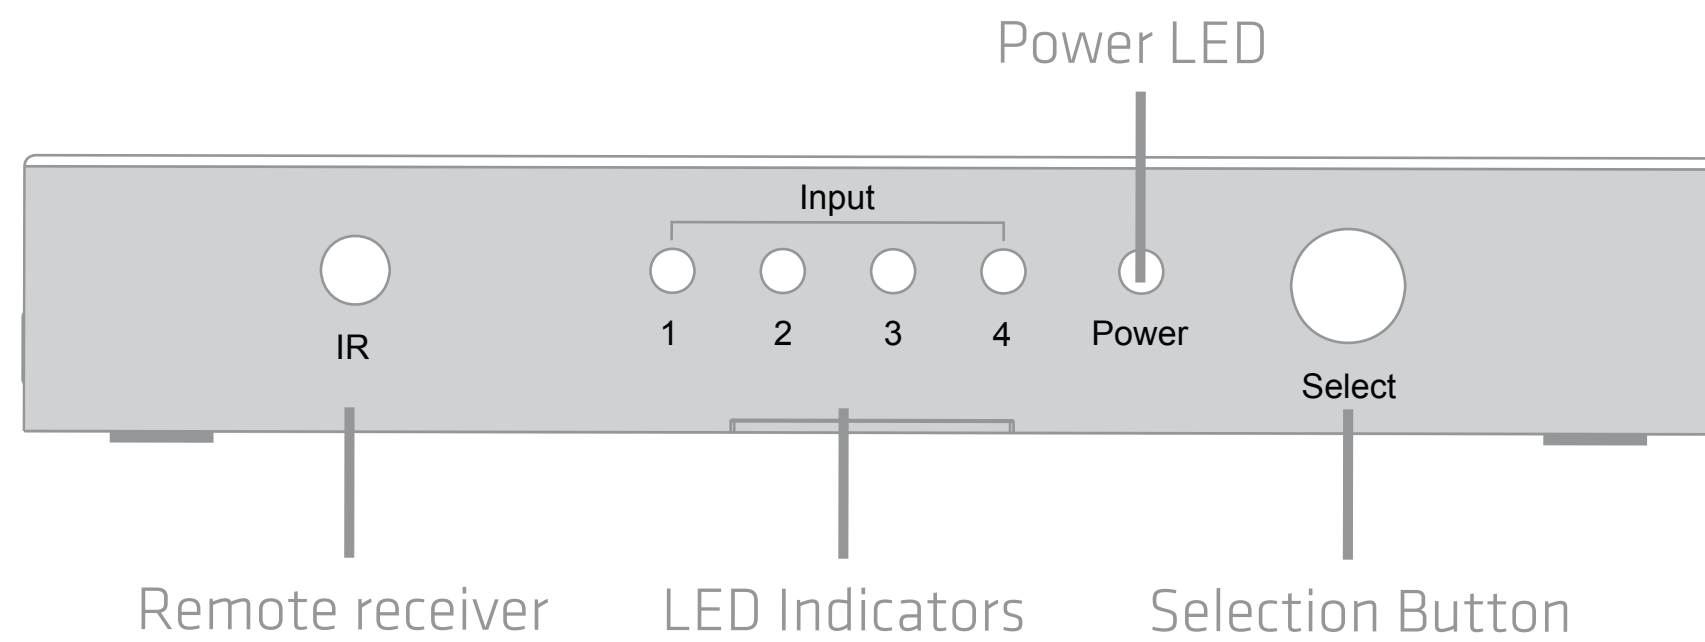

w@connect

CSV - 1370