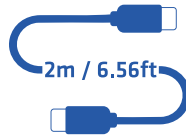

Features:

- Supports both iPhone and Android (with an USB Type-C® connector)
- Data transfer up to USB 480Mbps
- Power Delivery up to 60Watt (20V/3A)
- Supports Apple Fast Charge
- E-marker chip
- Available in different colors

OS Support:

- Windows 10 & 11, Apple OS, Android OS

In the box:

- 1X CAC-3011 USB-C®

Connections

Input:

- USB Type-C® connector Male

Output:

- USB Type-C® connector Male

Other info:

- Box size: 14.5 x 14.5 x 4.5cm / 5.71 x 5.71 x 1.77 in
- Cable length approx.: 2m / 6.56ft
- USB Type-C® connector dimensions: 3.49 x 1.2 x 0.63 cm / 1.37 x 0.47 x 0.25 in
- USB Cable Weight: 152 gr / 5.36 oz
- Box Weight: 37gr / 1.3 oz
- Bio Degradable Bag size: 16 x 24cm / 6.3 x 9.45 in
- Bio Degradable Bag Weight: 3 gr. / 0.11 oz
- Total Weight: 192 gr / 6.77 oz
- Meets ROHS, FCC, and CE EMI requirements