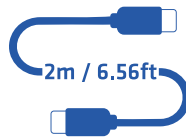

Product Name: USB-C® Beaded Cable Pink

Product Series: Lifestyle

Product Code: CAC-3010

EAN code: 8719214473297

UPC code: 841615103546