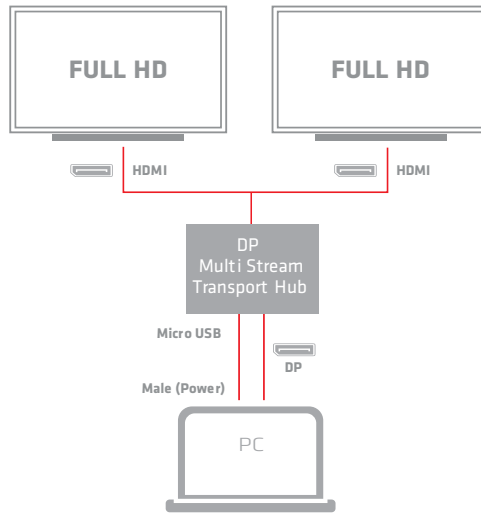

# Multi Stream Transport (MST) Hub HDMI™ Dual Monitor USB Powered

**Product Name**  
Multi Stream Transport (MST)  
Hub HDMI™ Dual Monitor  
USB Powered

**Product Series**  
Video Splitters

**Itemcode**  
CSV-6200H

## Description:

The Club3D SenseVision MST Hubs utilize Multi Stream Transport, a unique DisplayPort™ 1.2 feature that creates the ability to transport multiple independent uncompressed display (and audio) streams over a single cable, supporting protected content and high performance applications such as 3D gaming. This enables the use of multiple monitors connected by MST hub configuration. The Club3D MST Hubs is able to distribute those video streams to the connected HDMI™ screens.

**Note:** When using a DisplayPort™ 1.1 video card the MST hub will act as a splitter, automatically mirroring your video source across all displays.

## Input:

- 1x DisplayPort™ 1.2 Male
- 1x Micro USB Female for Power