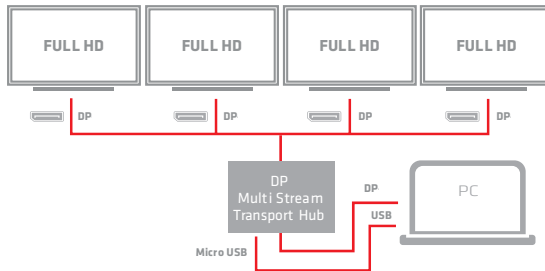

Multi Stream Transport (MST) Hub DisplayPort™ 1.2 Quad Monitor USB Powered

Use up to
4x Full HD
Monitors
from a single DisplayPort™ 1.2 output

Product Name

Multi Stream Transport (MST) Hub DisplayPort™ 1.2
Quad Monitor USB Powered

Product Series

Video Splitters

Itemcode

CSV-6400

EAN code

8719214470890

UPC code

841615101085

Description:

The Club3D senseVision MST Hubs utilize Multi Stream Transport, a unique DisplayPort™ 1.2 feature that creates the ability to transport multiple independent uncompressed display (and audio) streams over a single cable, supporting protected content and high performance applications such as 3D gaming. This enables the use of multiple monitors connected by MST hub configuration. The Club3D MST Hubs is able to distribute those video streams to the connected screens. The Club3D MST Hubs do not increase the bandwidth of DisplayPort™ 1.2 outputs, but it enables the optimal use of it.

The CSV-6400 is Plug & Play and does not require any driver installation.

Note: When using a DisplayPort™ 1.1 video card the MST hub will act as a splitter, automatically mirroring your video source across all displays. Resolution limitations apply, for DisplayPort™ Alternate Mode. The Club3D MST Hubs do not increase the bandwidth of DisplayPort™ 1.2 outputs, but it enables the optimal use of it.

Features:

- Compliant with: DisplayPort™ v1.2a, DisplayPort™ v1.1a, VESA DDM Standard, HDCP V2.0, Display Id, and EDID V1.4
- Supports main link rates of 5.4Gbps (HBR2), 2.7Gbps (HBR) and 1.62Gbps (RBR) from source
- Input pixel data depth 6/8/10/12 bits and supports output pixel format RGB444
- Supports Advanced Wide Eye™ SerDes technology enables high jitter performance
- Supports AMD Eyefinity™
- Compatible with Microsoft® Surface Pro and Intel NUC platforms
- Works with AMD, Nvidia and Intel Graphics solutions

Note: Some Notebooks and Tablets have Integrated Graphics Chips which do not support more than 3 screens in total. Please consult with your device specifications for further information.

OS Support:

Microsoft Windows 10/ 8.1

In the box:

- Multi Stream Transport (MST) Hub DisplayPort™ 1.2 Quad Monitor USB Powered
- Quick install guide

Input:

- DisplayPort™ 1.2 Male
- 1x Micro USB Female for Power

Output:

- 4x DisplayPort™ Female

Other info:

- Hub size: 14 x 65 x 104 mm
- Product Weight: 134 gr.
- Cable Length: 180 mm
- Cable Length USB: 1000 mm
- Packaging size: 24 x 16 x 1.7cm / 9.45 x 6.3 x 0.0.67".
- Plastic Bag Weight: 8 gr.

Disclaimer: