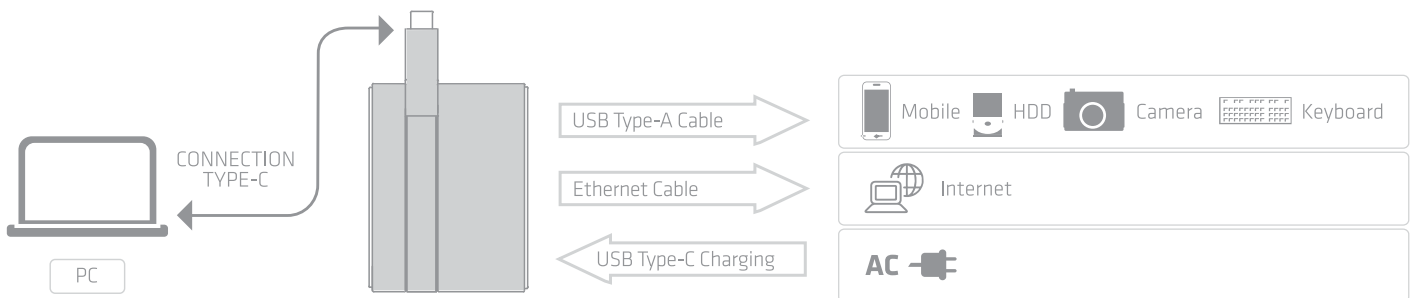

Other info:

- Box size: 135 x 135 x 45 mm
- Device size: 78 x 60 x 19 mm
- Connector length 55 mm
- Weight: 51gr.

Disclaimer:
While we endeavor to provide the most accurate, up-to-date information available, the content on this document may be out of date or include omissions, inaccuracies or other errors. Therefore Club 3D does not accept any rights claimed on the content of this document. Please refer to a full overview of our Legacy Terms and Conditions on www.club-3d.com. All other brand names are trademarks or registered trademarks and are the property of their respective owners. All content is subject to change without prior notice.