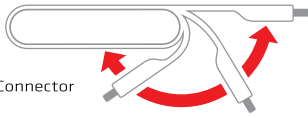

# USB Type-C to Ethernet + USB 3.0 + USB Type-C Charging Mini Dock SenseVision

Folding USB Type-C Connector