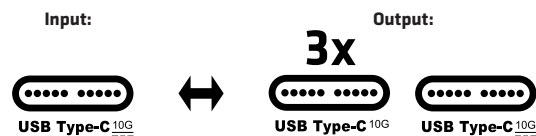

w e connect
Copyright © 2024, Club 3D B.V. www.club-3d.com