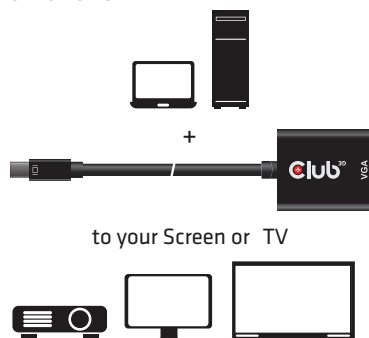

EAN code

8719214471569

UPC code

841615101757

Description:

The Club 3D CAC-2113 is an active MiniDisplayPort™ to VGA signal converter. It enables you to connect your analog VGA Televisions, Monitors or Projectors to your Desktop or Laptop with MiniDisplayPort™ output. The adapter offers hassle free plug and play functionality, so no Driver installation needed and it is powered by the MiniDisplayPort™ output. The MiniDisplayPort™ interface in the adapter consists of two main lanes for DP data, AUX channel, HPD signal and power. The VGA output is compliant to VSIS standard and supports up to WUXGA RB timings. Supports resolutions up to WUXGA 1920x1200p @ 60Hz. The adapter works with AMD, Nvidia and Intel Graphic Solutions.

How it works

OS Support:

- Microsoft Windows 10, 8.1
- Apple OS X

In the box:

- Club 3D CAC-2113 MiniDisplayPort™ to VGA Black Active Adapter M/F

Input:

- MiniDisplayPort™ Male

Output: